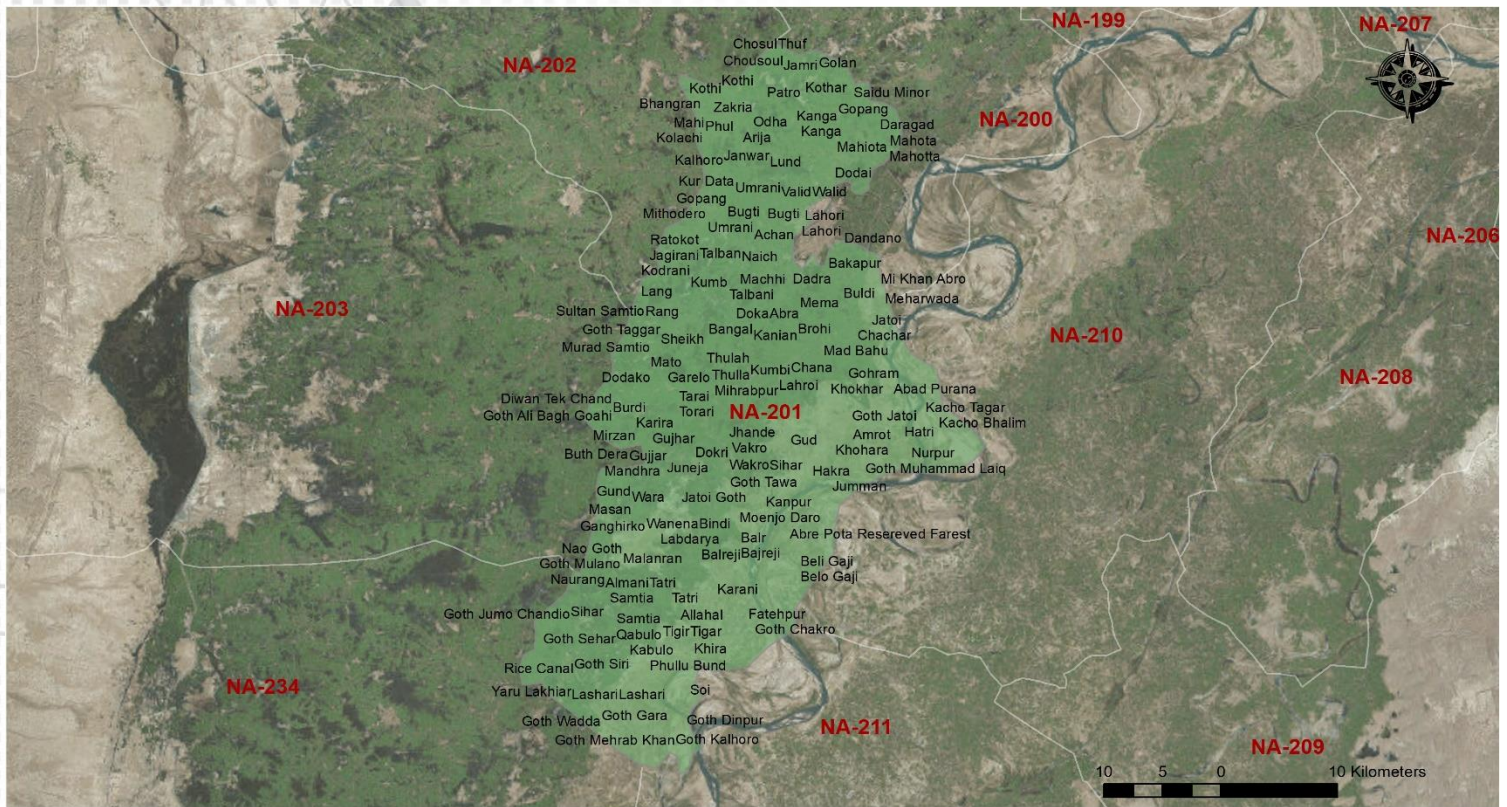

### CONSTITUENCY POPULATION

**768,106**